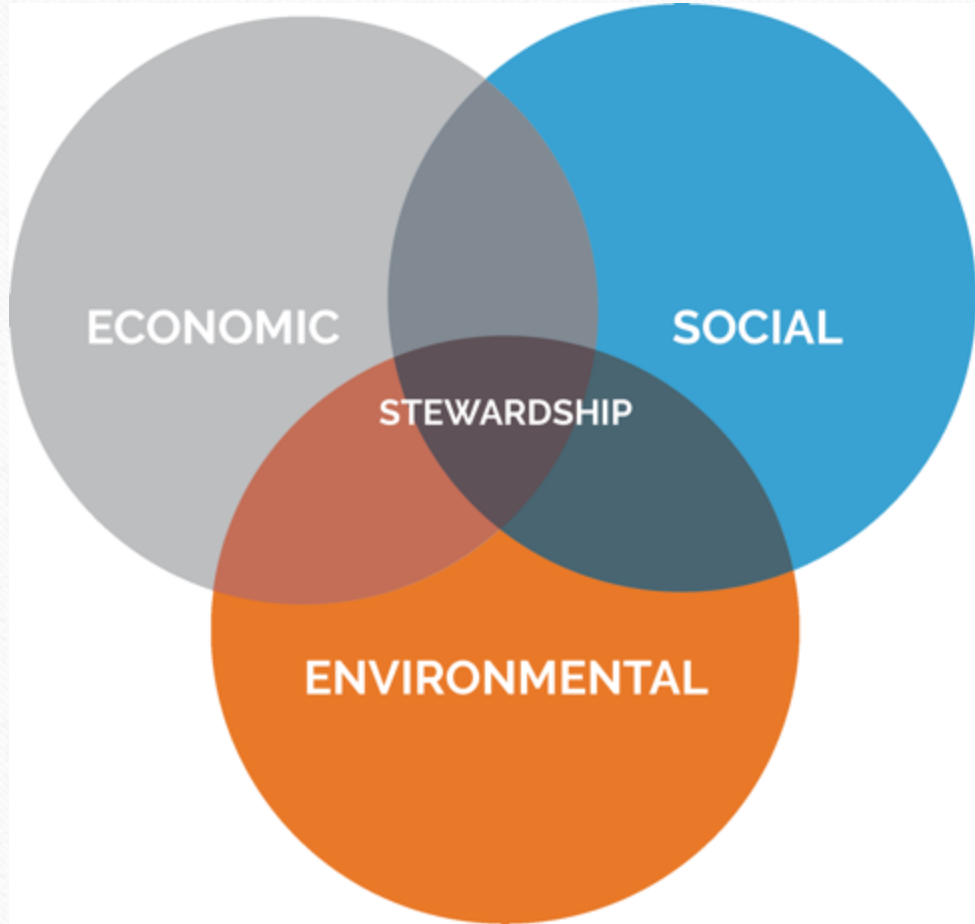

Duluth Entertainment
Convention Center